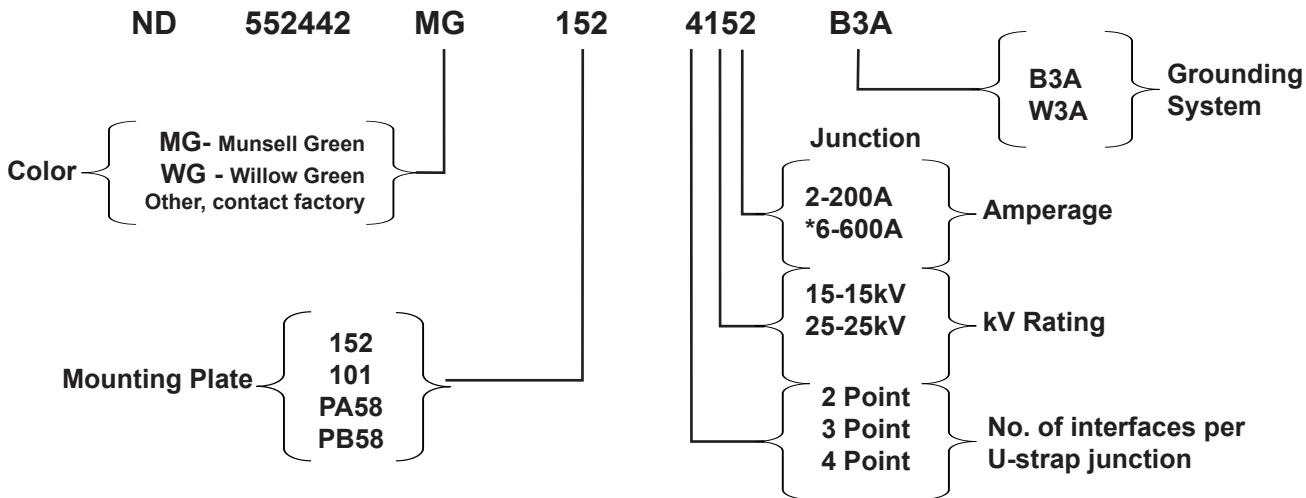

# Nordic Cabinet Ordering Key

**ND-552442-MG-152-4152-B3A**

**\*This cabinet will not accommodate 200Amp taps off the 600Amp deadbreak junction.**