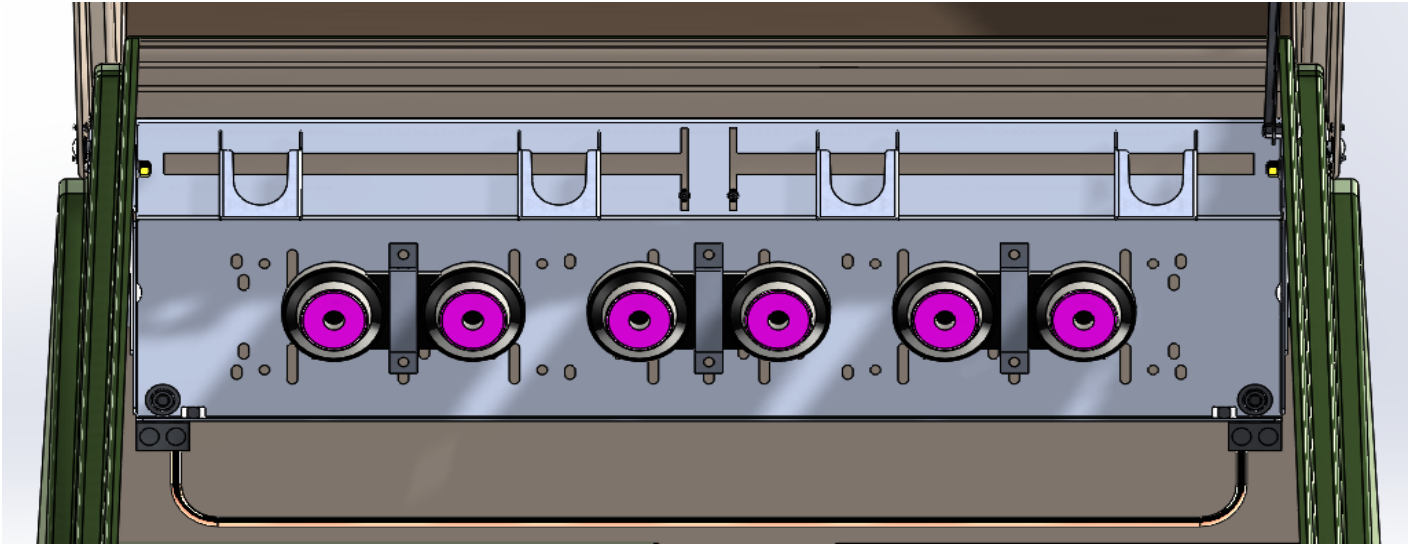

***This cabinet will accommodate 200Amp taps off the 600Amp deadbreak junction.**

See the following pages showing the ND-2422850-MG-242-X-B2A accommodating loadbreak junctions with U-Straps from various manufacturers.

Elastimold 200 Amp 15kV with U-straps
164J4-5
3.25" spacing between interfaces

Elastimold 200 Amp 25kV with U-straps
274J3-5
4" spacing between interfaces

Elastimold 200 Amp 35kV with U-straps
374J3-5
4" spacing between interfaces

Cooper 200 Amp 35kV with U-straps
LJ235C2U
5" spacing between interfaces

Elastimold 600 Amp 15-25kV with U-straps
K650J3-5
4" spacing between interfaces

Elastimold 600 Amp 35kV with U-straps
750J3-5
4" spacing between interfaces