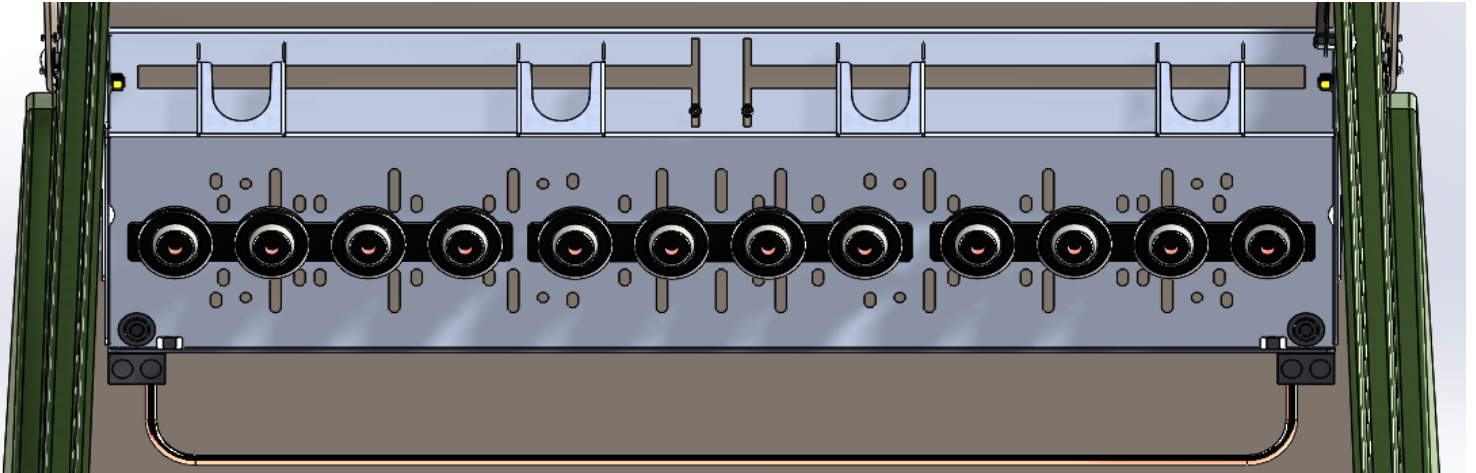

Nordic Cabinet Ordering Key

ND-2422850-MG-242-4152-B2A

Three Phase Sectionalizing Cabinet

3 Phase---ND-2422850-MG-242-X-B2A						
Amp	kV	No. of Points	Hubbell	Elastimold	Cooper	
200	15	2	215J2U	164J2-5	LJ215C2U	
		3	215J3U	164J3-5	LJ215C3U	
		4	215J3U	164J4-5	LJ215C4U	
	25	2	225J2U	274J2-5	LJ225C2U	
		3	225J3U	274J3-5	LJ225C3U	
		4	N/A	N/A	N/A	
	35	35	2	N/A	373J2-5	LJ235C2U
			3	N/A	373J3-5	N/A
			4	N/A	N/A	N/A
600	15/25	2	625J2U	K650J2-5	DJ625A2U	
		3	625J3U	K650J3-5	DJ625A3U	
		4	N/A	N/A	N/A	
	35	2	635J3U	750J2-5	DJ635A2U	
		3	635J4U	750J3-5	N/A	
		4	N/A	N/A	N/A	

***This cabinet will accommodate 200Amp taps off the 600Amp deadbreak junction.**

See the following pages showing the ND-2422850-MG-242-X-B2A accommodating loadbreak junctions with U-Straps from various manufacturers.

Elastimold 200 Amp 15kV with U-straps
164J4-5
3.25" spacing between interfaces

Elastimold 200 Amp 25kV with U-straps
274J3-5
4" spacing between interfaces

Elastimold 200 Amp 35kV with U-straps
374J3-5
4" spacing between interfaces

Cooper 200 Amp 35kV with U-straps
LJ235C2U
5" spacing between interfaces

Elastimold 600 Amp 15-25kV with U-straps
K650J3-5
4" spacing between interfaces

Elastimold 600 Amp 35kV with U-straps
750J3-5
4" spacing between interfaces