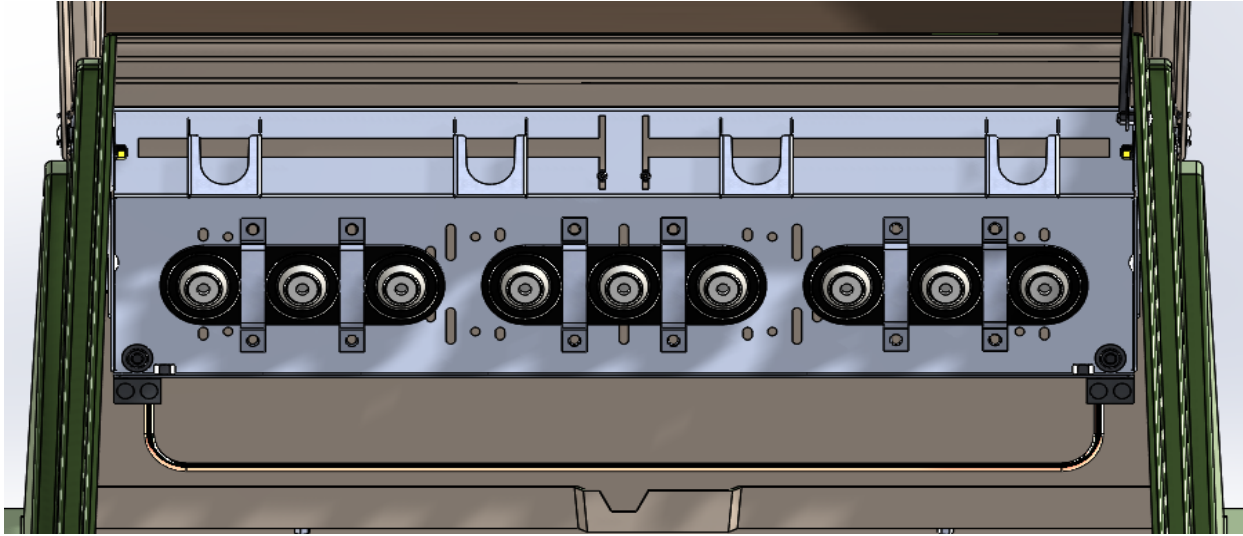

***This cabinet will accommodate 200Amp taps off the 600Amp deadbreak junction.**

See the following pages showing the ND-2422850-MG-242-X-B2A accommodating loadbreak junctions with U-Straps from various manufacturers.

Elastimold 200 Amp 15kV with U-straps
164J4-5
3.25" spacing between interfaces

Elastimold 200 Amp 25kV with U-straps
274J3-5
4" spacing between interfaces

Elastimold 200 Amp 35kV with U-straps
374J3-5
4" spacing between interfaces

Cooper 200 Amp 35kV with U-straps
LJ235C2U
5" spacing between interfaces

Elastimold 600 Amp 15-25kV with U-straps
K650J3-5
4" spacing between interfaces

Elastimold 600 Amp 35kV with U-straps
750J3-5
4" spacing between interfaces