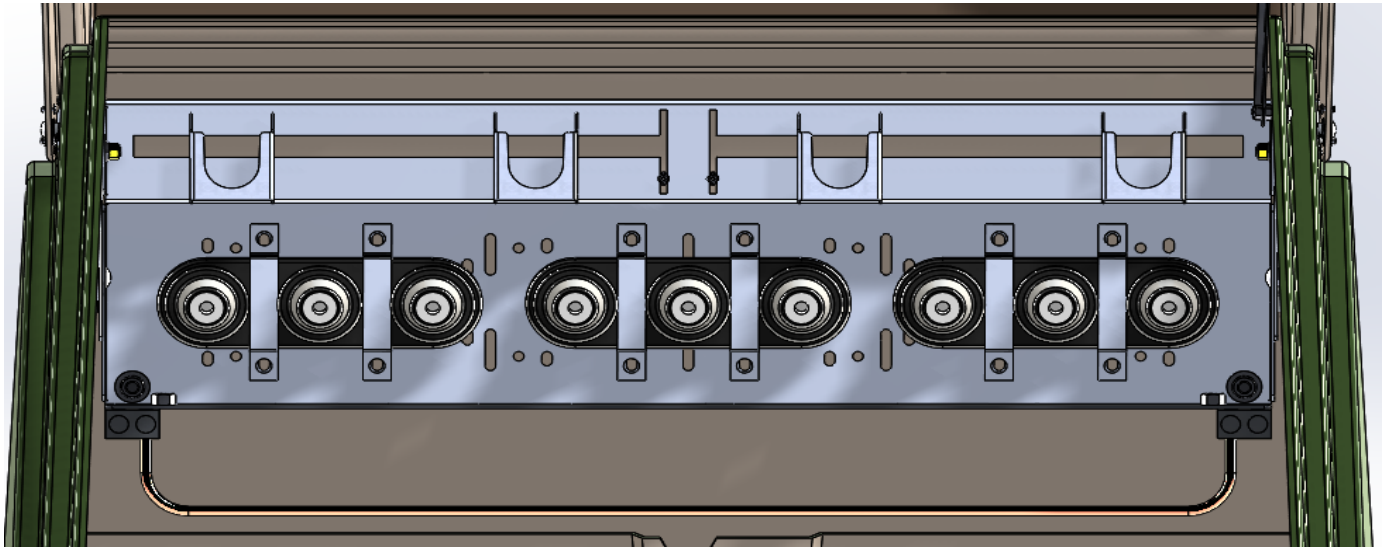

***This cabinet will accommodate 200Amp taps off the 600Amp deadbreak junction.**

See the following pages showing the ND-2422850-MG-242-X-B2A accommodating loadbreak junctions with U-Straps from various manufacturers.

Elastimold 200 Amp 15kV with U-straps
164J4-5
3.25" spacing between interfaces

Elastimold 200 Amp 25kV with U-straps
274J3-5
4" spacing between interfaces

Elastimold 200 Amp 35kV with U-straps
374J3-5
4" spacing between interfaces

Cooper 200 Amp 35kV with U-straps
LJ235C2U
5" spacing between interfaces

Elastimold 600 Amp 15-25kV with U-straps
K650J3-5
4" spacing between interfaces

Elastimold 600 Amp 35kV with U-straps
750J3-5
4" spacing between interfaces