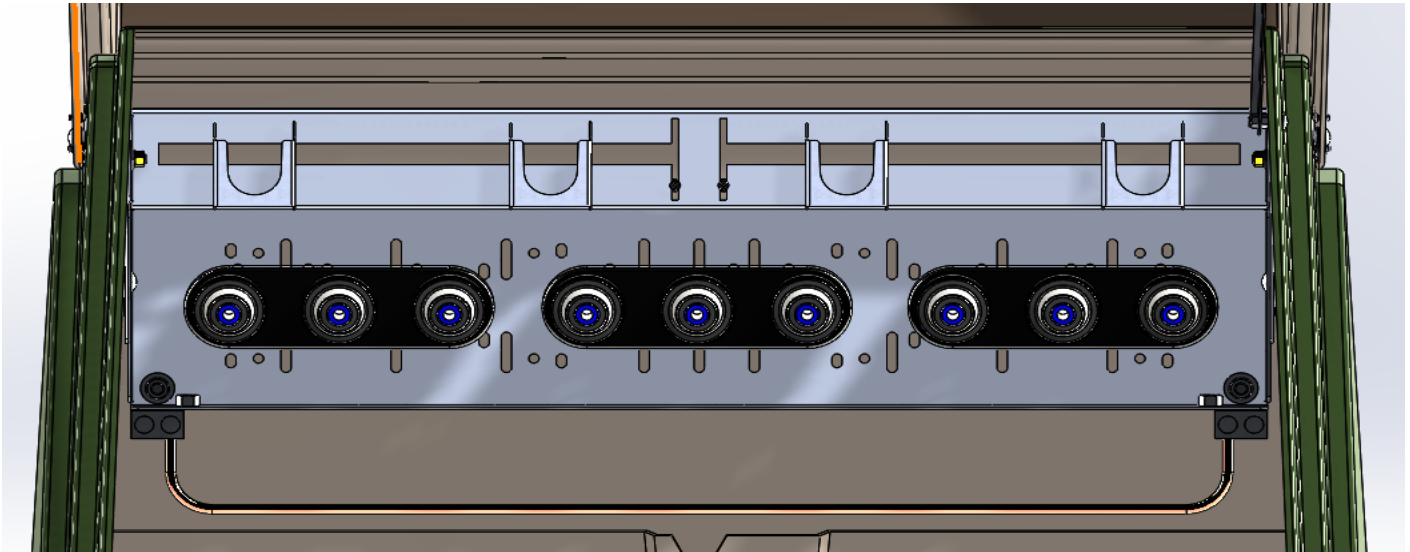

***This cabinet will accommodate 200Amp taps off the 600Amp deadbreak junction.**

See the following pages showing the ND-2422850-MG-242-X-B2A accommodating loadbreak junctions with U-Straps from various manufacturers.

Elastimold 200 Amp 15kV with U-straps
164J4-5
3.25" spacing between interfaces

Elastimold 200 Amp 25kV with U-straps
274J3-5
4" spacing between interfaces

Elastimold 200 Amp 35kV with U-straps
374J3-5
4" spacing between interfaces

Cooper 200 Amp 35kV with U-straps
LJ235C2U
5" spacing between interfaces

Elastimold 600 Amp 15-25kV with U-straps
K650J3-5
4" spacing between interfaces

Elastimold 600 Amp 35kV with U-straps
750J3-5
4" spacing between interfaces