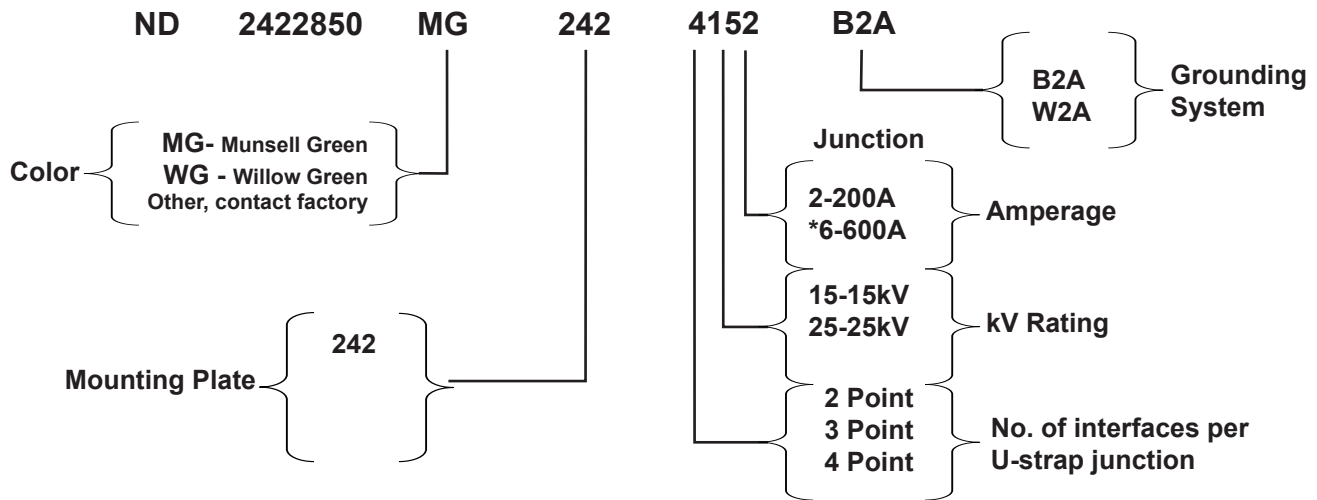

Nordic Cabinet Ordering Key

ND-2422850-MG-242-4152-B2A

Three Phase Sectionalizing Cabinet

3 Phase---ND-2422850-MG-242-X-B2A						
Amp	kV	No. of Points	Hubbell	Elastimold	Cooper	
200	15	2	215J2U	164J2-5	LJ215C2U	
		3	215J3U	164J3-5	LJ215C3U	
		4	215J3U	164J4-5	LJ215C4U	
	25	2	225J2U	274J2-5	LJ225C2U	
		3	225J3U	274J3-5	LJ225C3U	
		4	N/A	N/A	N/A	
	35	35	2	N/A	373J2-5	LJ235C2U
			3	N/A	373J3-5	N/A
			4	N/A	N/A	N/A
600	15/25	2	625J2U	K650J2-5	DJ625A2U	
		3	625J3U	K650J3-5	DJ625A3U	
		4	N/A	N/A	N/A	
	35	2	635J3U	750J2-5	DJ635A2U	
		3	635J4U	750J3-5	N/A	
		4	N/A	N/A	N/A	

***This cabinet will accommodate 200Amp taps off the 600Amp deadbreak junction.**

See the following pages showing the ND-2422850-MG-242-X-B2A accommodating loadbreak junctions with U-Straps from various manufacturers.

Elastimold 200 Amp 15kV with U-straps
164J4-5
3.25" spacing between interfaces

Elastimold 200 Amp 25kV with U-straps
274J3-5
4" spacing between interfaces

Elastimold 200 Amp 35kV with U-straps
374J3-5
4" spacing between interfaces

Cooper 200 Amp 35kV with U-straps
LJ235C2U
5" spacing between interfaces

Elastimold 600 Amp 15-25kV with U-straps
K650J3-5
4" spacing between interfaces

Elastimold 600 Amp 35kV with U-straps
750J3-5
4" spacing between interfaces