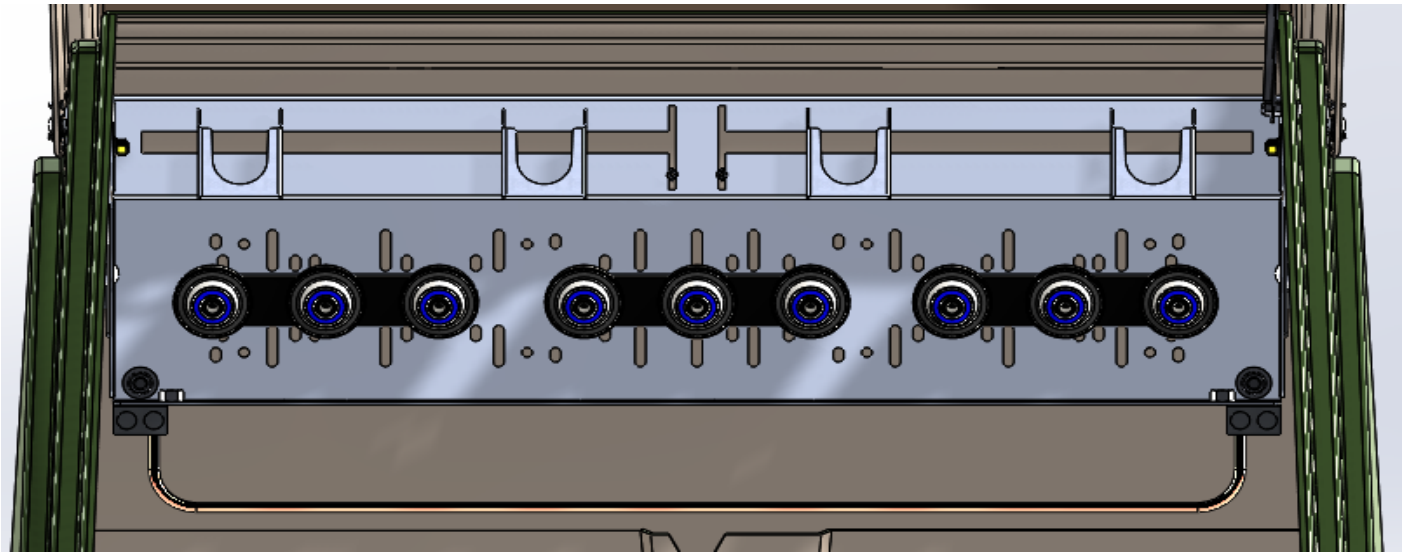

Nordic Cabinet Ordering Key

ND-2422850-MG-242-4152-B2A

Three Phase Sectionalizing Cabinet

3 Phase---ND-2422850-MG-242-X-B2A						
Amp	kV	No. of Points	Hubbell	Elastimold	Cooper	
200	15	2	215J2U	164J2-5	LJ215C2U	
		3	215J3U	164J3-5	LJ215C3U	
		4	215J3U	164J4-5	LJ215C4U	
	25	2	225J2U	274J2-5	LJ225C2U	
		3	225J3U	274J3-5	LJ225C3U	
		4	N/A	N/A	N/A	
	35	35	2	N/A	373J2-5	LJ235C2U
			3	N/A	373J3-5	N/A
			4	N/A	N/A	N/A
600	15/25	2	625J2U	K650J2-5	DJ625A2U	
		3	625J3U	K650J3-5	DJ625A3U	
		4	N/A	N/A	N/A	
	35	2	635J3U	750J2-5	DJ635A2U	
		3	635J4U	750J3-5	N/A	
		4	N/A	N/A	N/A	

***This cabinet will accommodate 200Amp taps off the 600Amp deadbreak junction.**

See the following pages showing the ND-2422850-MG-242-X-B2A accommodating loadbreak junctions with U-Straps from various manufacturers.

Elastimold 200 Amp 15kV with U-straps
164J4-5
3.25" spacing between interfaces

Elastimold 200 Amp 25kV with U-straps
274J3-5
4" spacing between interfaces

Elastimold 200 Amp 35kV with U-straps
374J3-5
4" spacing between interfaces

Cooper 200 Amp 35kV with U-straps
LJ235C2U
5" spacing between interfaces

Elastimold 600 Amp 15-25kV with U-straps
K650J3-5
4" spacing between interfaces

Elastimold 600 Amp 35kV with U-straps
750J3-5
4" spacing between interfaces